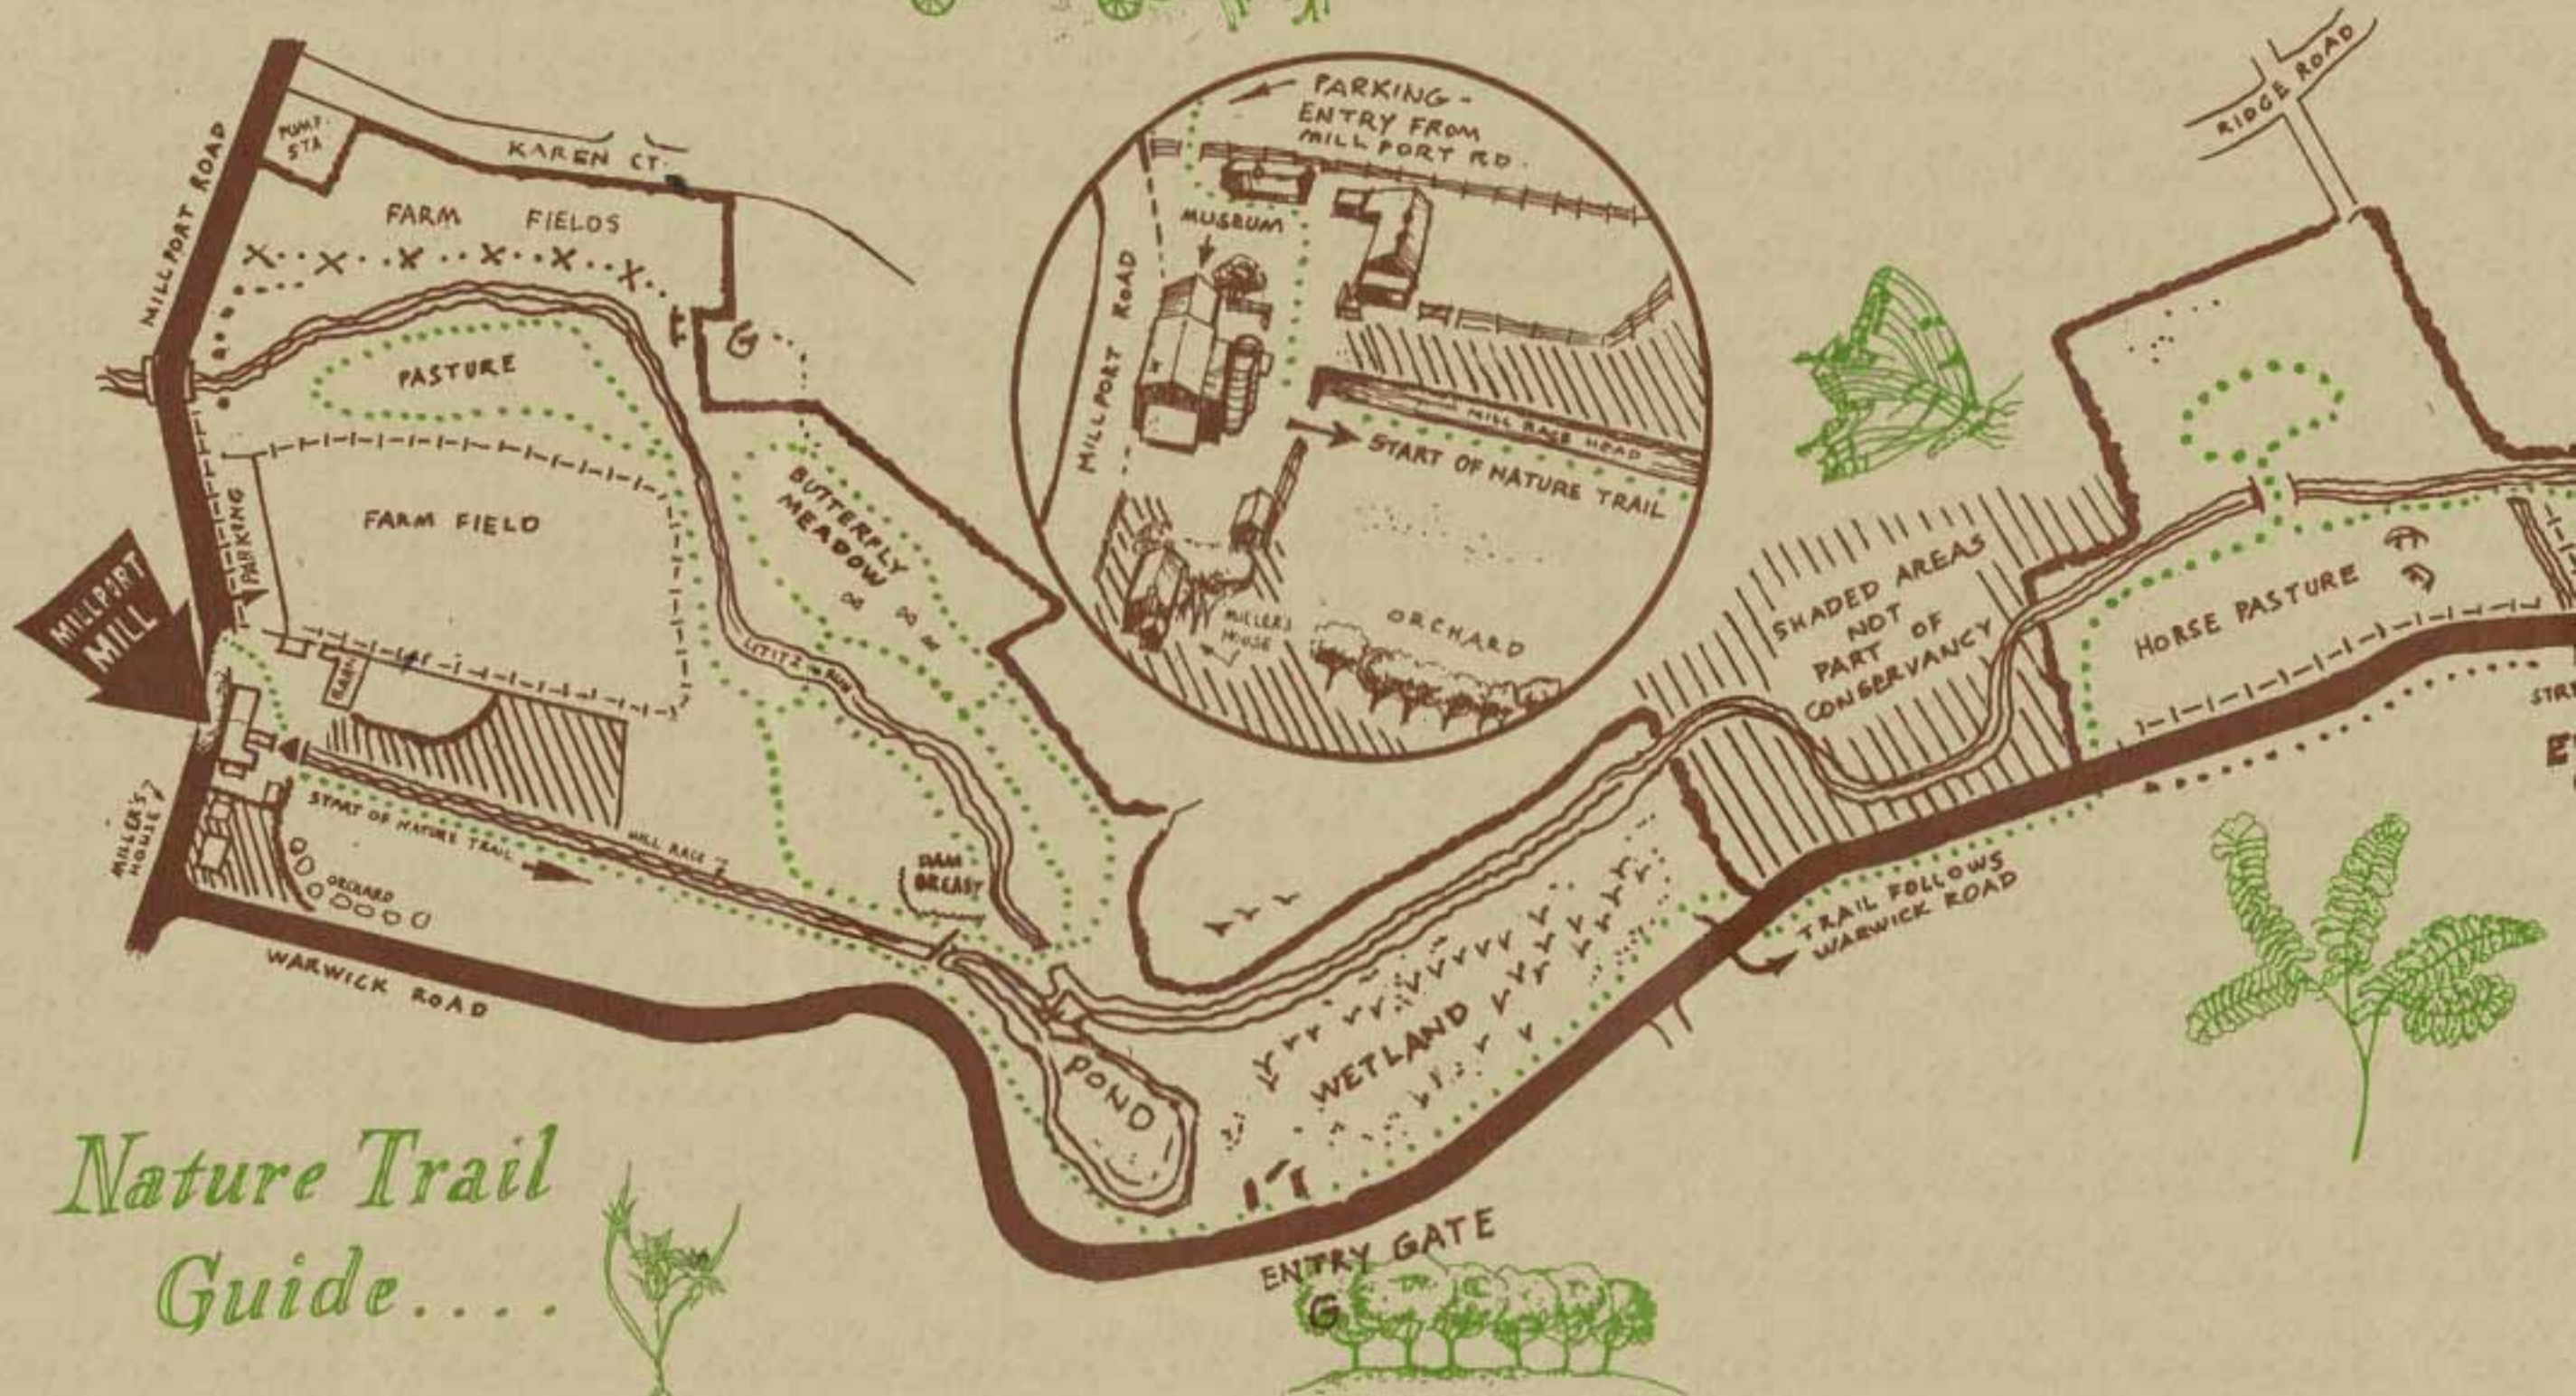

Millport Conservancy

737 East Millport Road • Lititz, PA 17543

Nature Trail Guide....

COUNTRY GATE G

PINE FOREST

GULCH TRAIL

LITITZ RUN

NORTH POND

WARWICK ROAD

LITITZ RUN

WARWICK ROAD

LITITZ
ROUTE 272
ROTHSVILLE RD.
ROTHSVILLE

MILLPORT AT MILLWYCK

LITITZ

ROTHSVILLE ROAD
ROUTE 272

ROAD