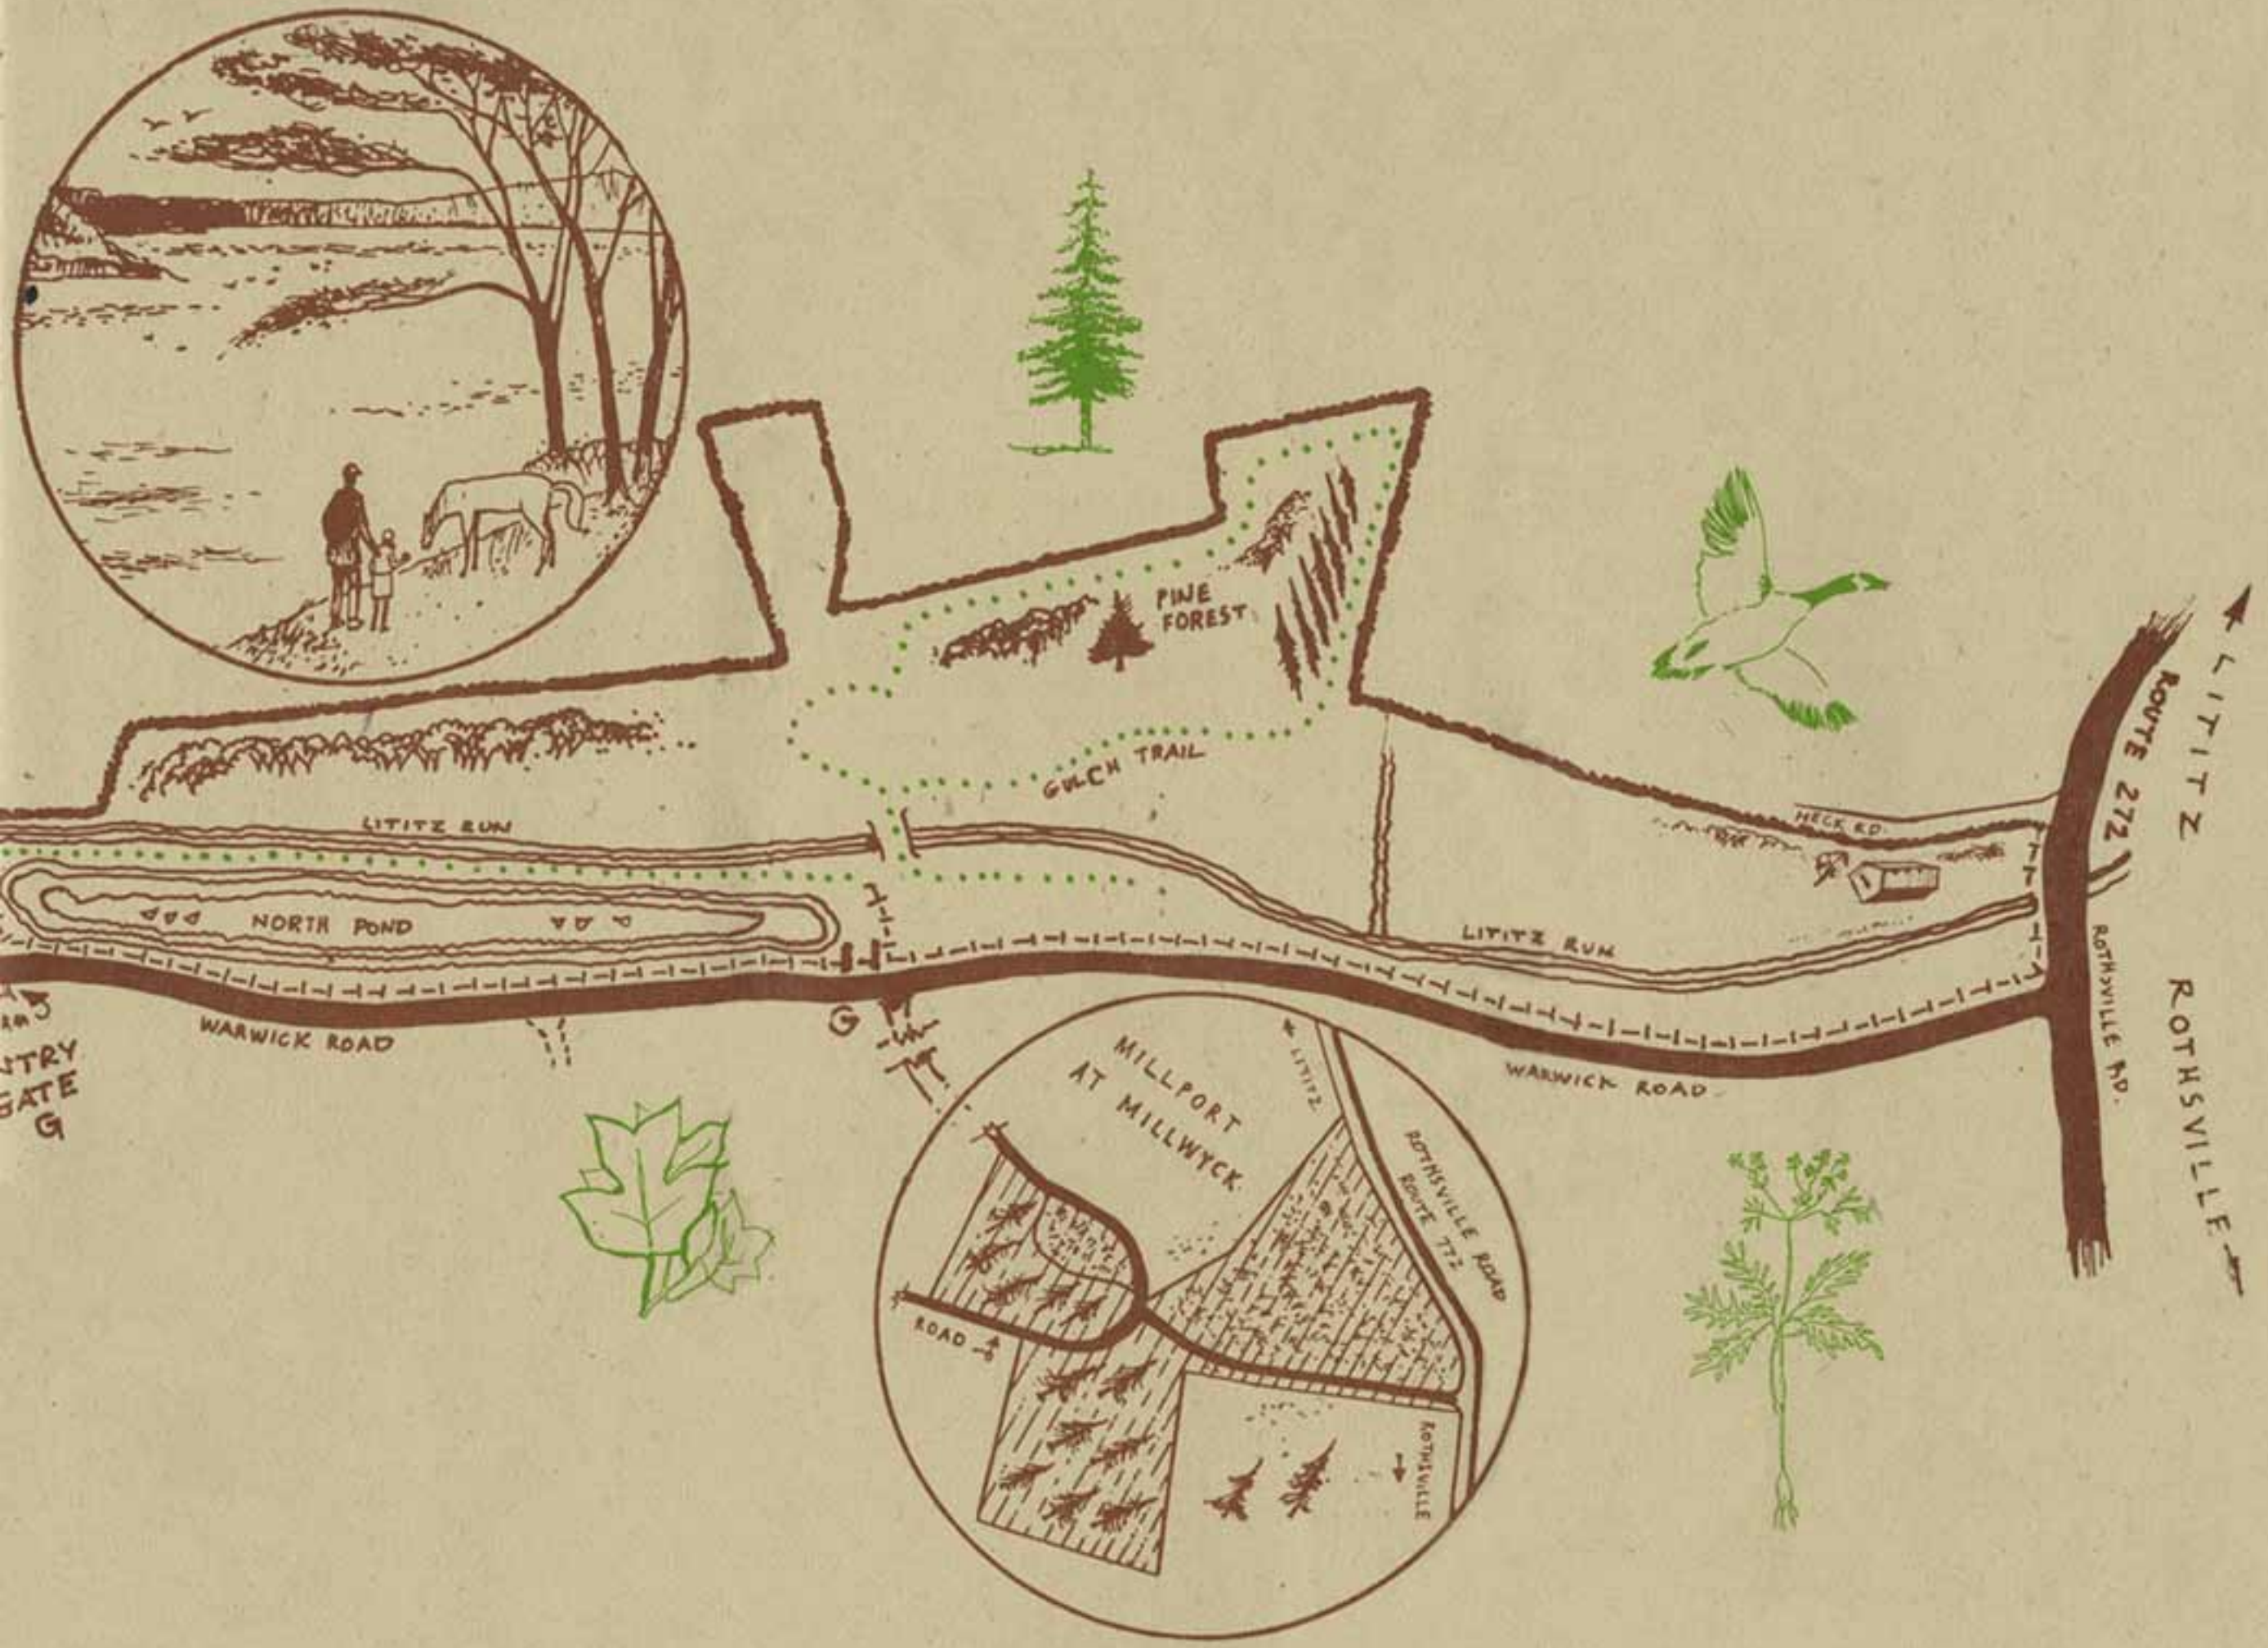

Millport Conservancy

737 East Millport Road • Lititz, PA 17543

Nature Trail Guide....

COUNTRY GATE G

PINE FOREST

GULCH TRAIL

LITITZ RUN

NORTH POND

WARWICK ROAD

LITITZ RUN

WARWICK ROAD

LITITZ
ROUTE 272
ROTHSVILLE RD.
ROTHSVILLE

MILLPORT AT MILLWYCK

LITITZ

ROTHSVILLE ROAD
ROUTE 272

ROAD